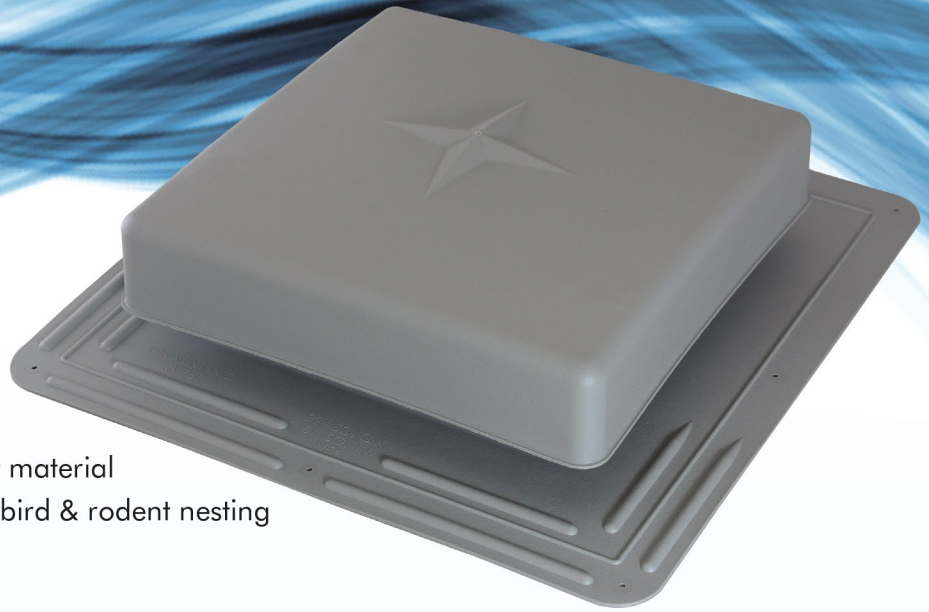

RVP61

SQUARE TOP PLASTIC ROOF LOUVER

- Rust-free plastic vent
- 17" x 18" flashing
- 9" square opening
- NFA: 61 Sq. In./Pc.
- Angled rain diverter throat
- Durable co-polymer UV/ hail-resistant material
- Strategically designed to help prevent bird & rodent nesting
- CSA Approved 

Black

Brown

Gray

Weatherwood

Color	Model	Part No.	PCS/CTN	CTNS/Pallet
Black	RVP61BL	90155	10	16
Brown	RVP61BR	90156	10	16
Gray	RVP61GR	90157	10	16
Weatherwood	RVP61WW	90159	10	16

Net Free Area of Vent	1000 Sq. Ft.	1500 Sq. Ft.	2000 Sq. Ft.	2500 Sq. Ft.
61 Sq. in.	4	6	8	10